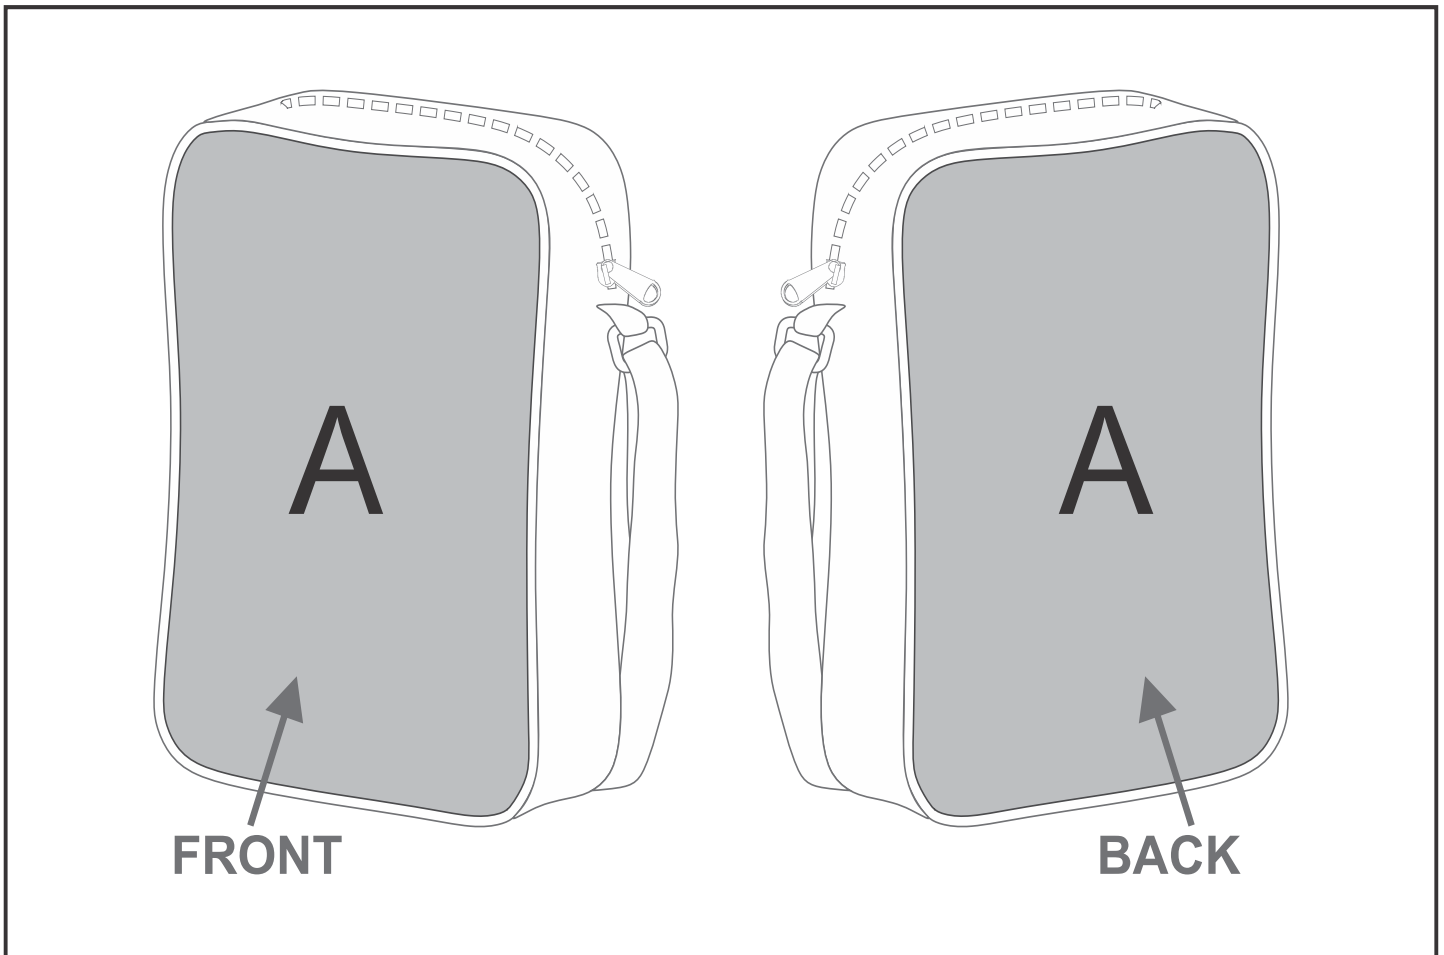

SG-HP-128-G

PPS Hoppla A4 Crossbody Seminar Bag

Need to know:

Includes 1-Position Sublimation (setup fees apply)

- Please Note: We cannot guarantee 100% logo Alignment on all Brandable Panels.

Branding Options:

Position	Branding Method (Branding Code)	No. of Colours	Dimension
A	Custom Sublimation A (CPSUB-A)	N/A	559mm wide x 348mm high